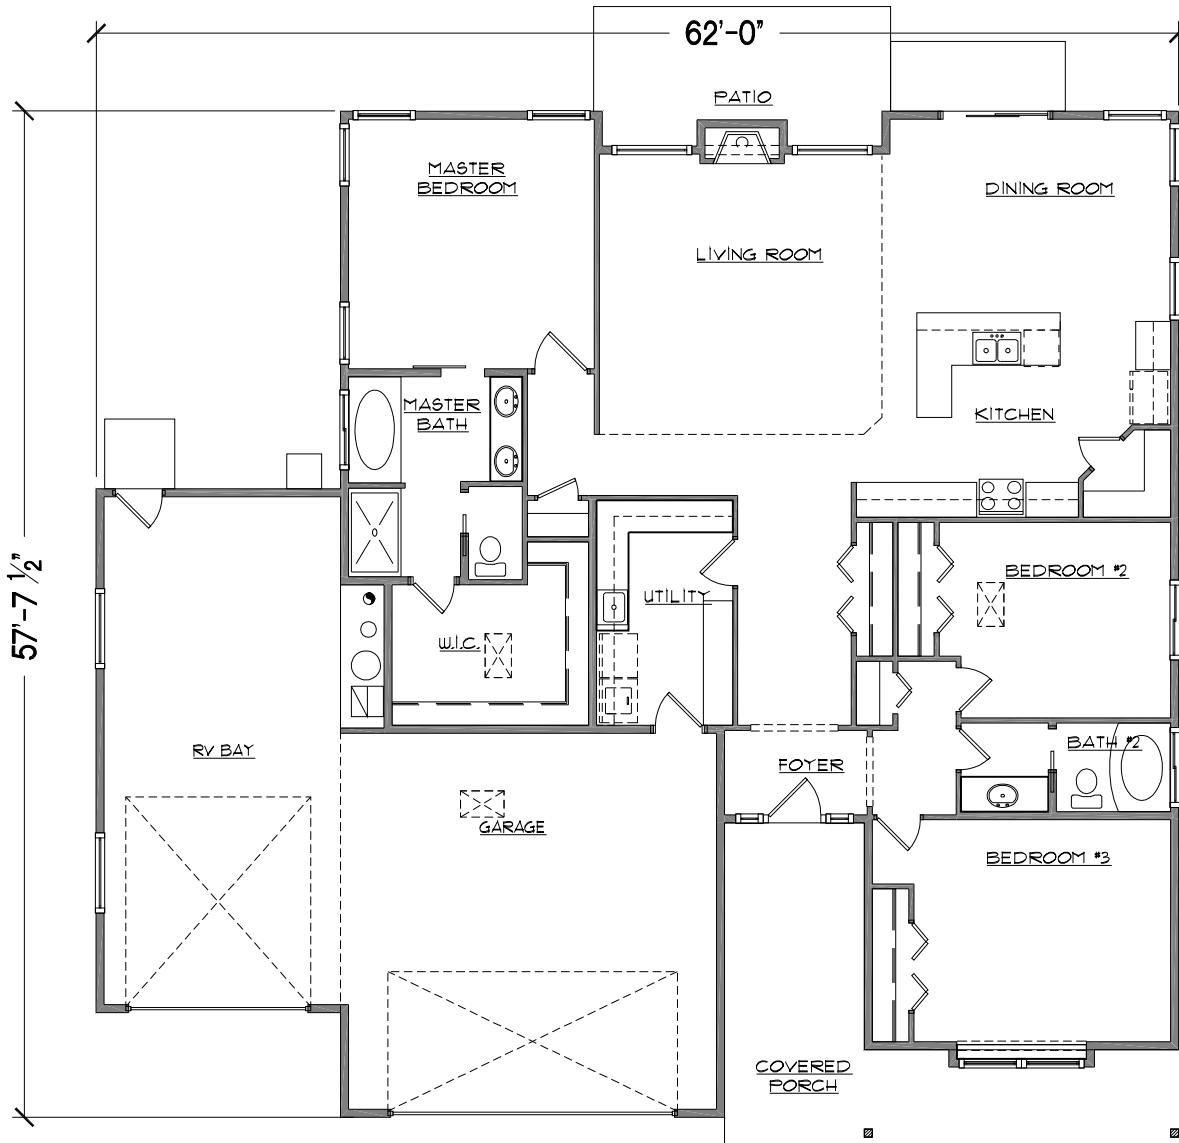

THE JONATHAN

1st FLOOR PLAN

3 BEDROOM/ 2 BATH
TOTAL LIVING AREA: 2025 SQ. FT.