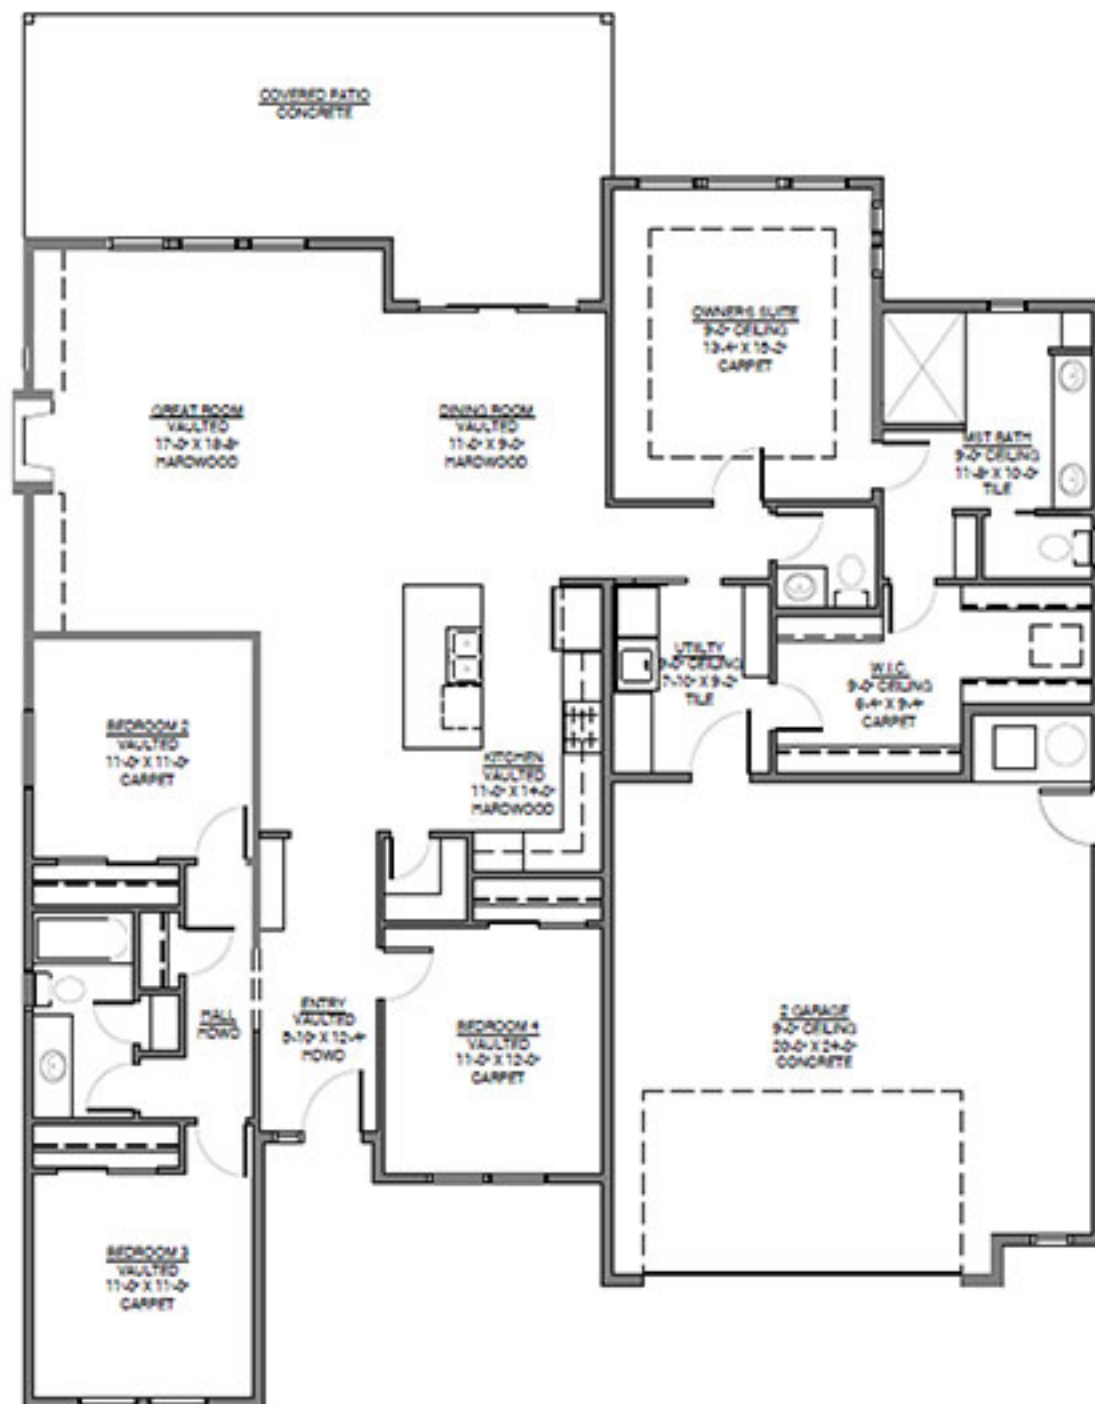

elemental
DESIGN + BUILD

AVA MALYN

- 2033 SF
- 4 BEDROOM
- OPTION 2 CAR, 2.5 CAR GARAGE
- UTILITY/OWNERS SUITE PASS THROUGH

AVA MALYN