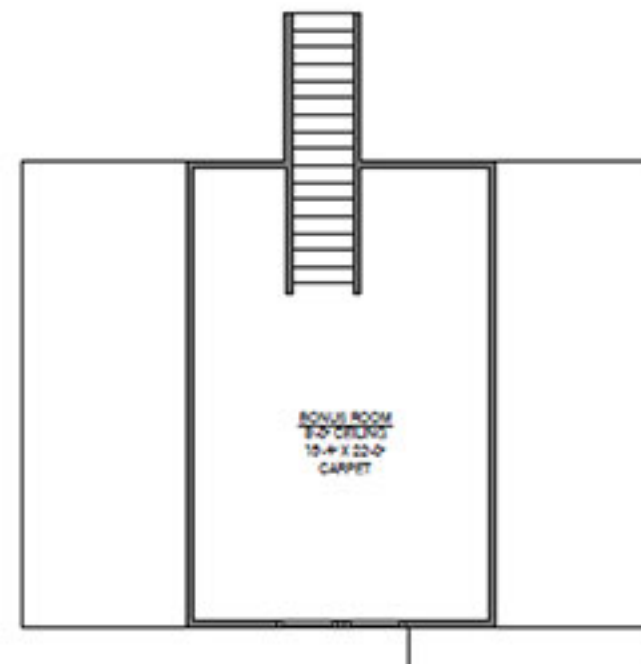

**elemental**  
DESIGN + BUILD

FORM

- 3 BEDROOM, LOFT
- 3 CAR GARAGE
- 2.5 BATH

**FORM**