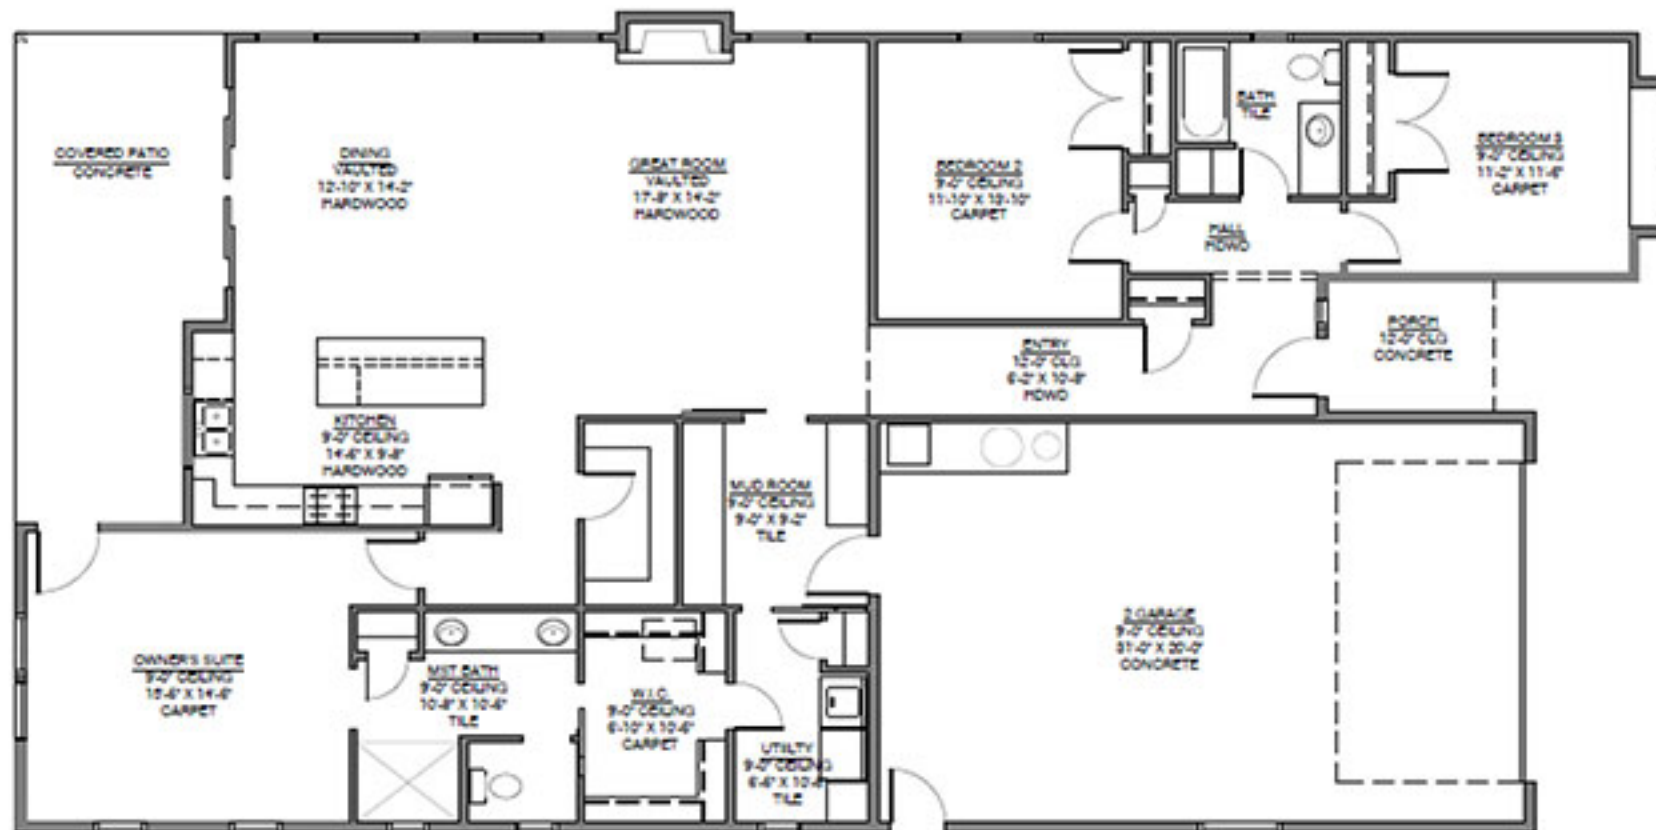

elemental
DESIGN + BUILD

JACK

- 2037 SF
- 3 BEDROOM, 2 BATH
- OPTIONAL 3 CAR OR RV GARAGE

JACK