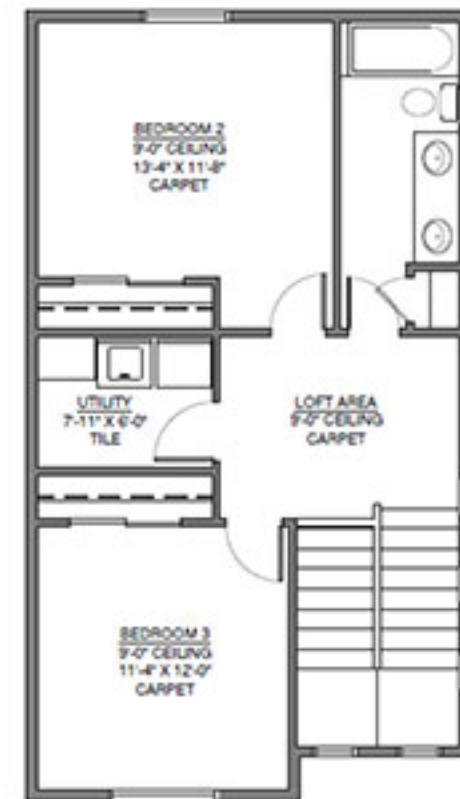

elemental
DESIGN + BUILD

MILA ELIZABETH

- 2075 SF
- OWNERS SUITE MAIN LEVEL
- 3 BEDROOM, 2.5 BATH

MILA ELIZABETH