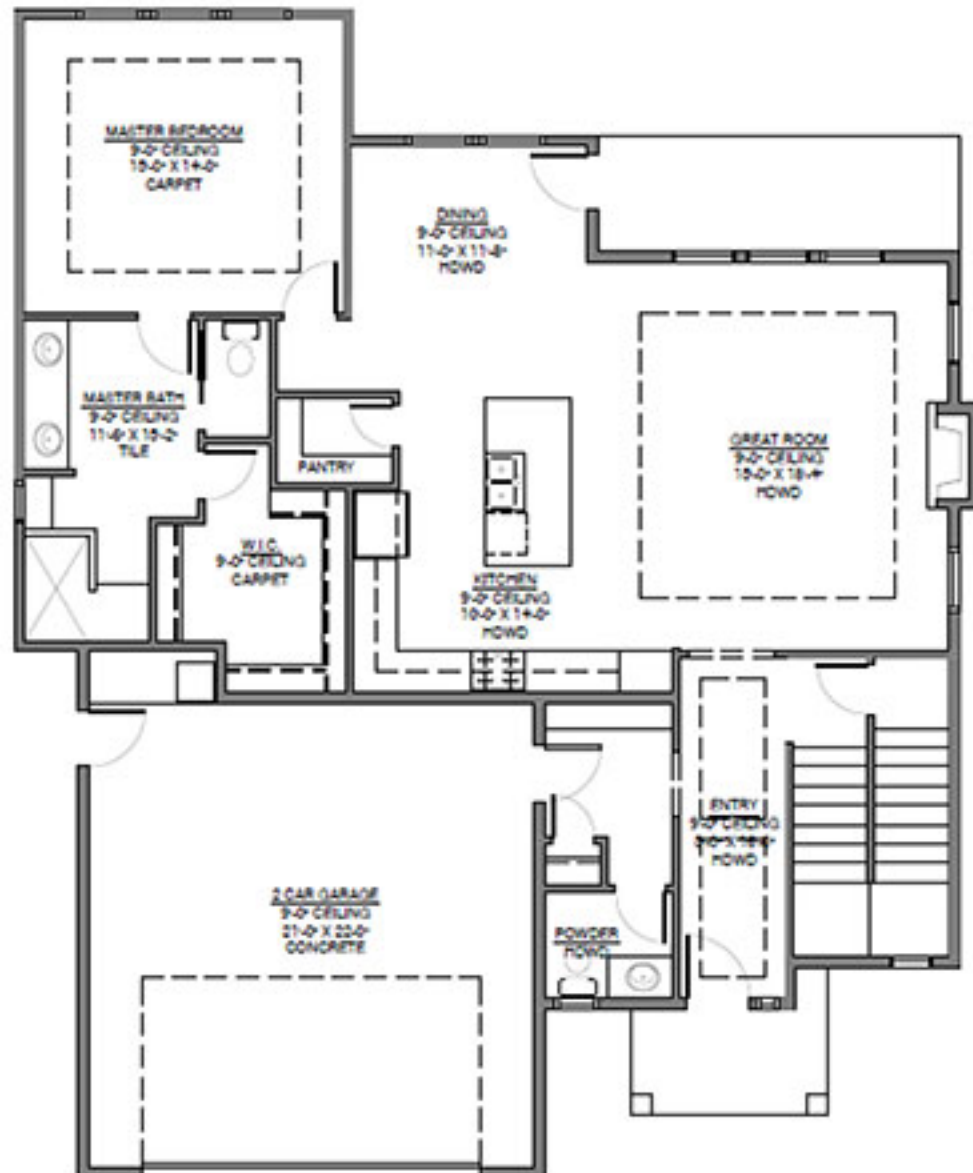

elemental
DESIGN + BUILD

MILA ELIZABETH

- 2075 SF
- OWNERS SUITE MAIN LEVEL
- 3 BEDROOM, 2.5 BATH

MILA ELIZABETH