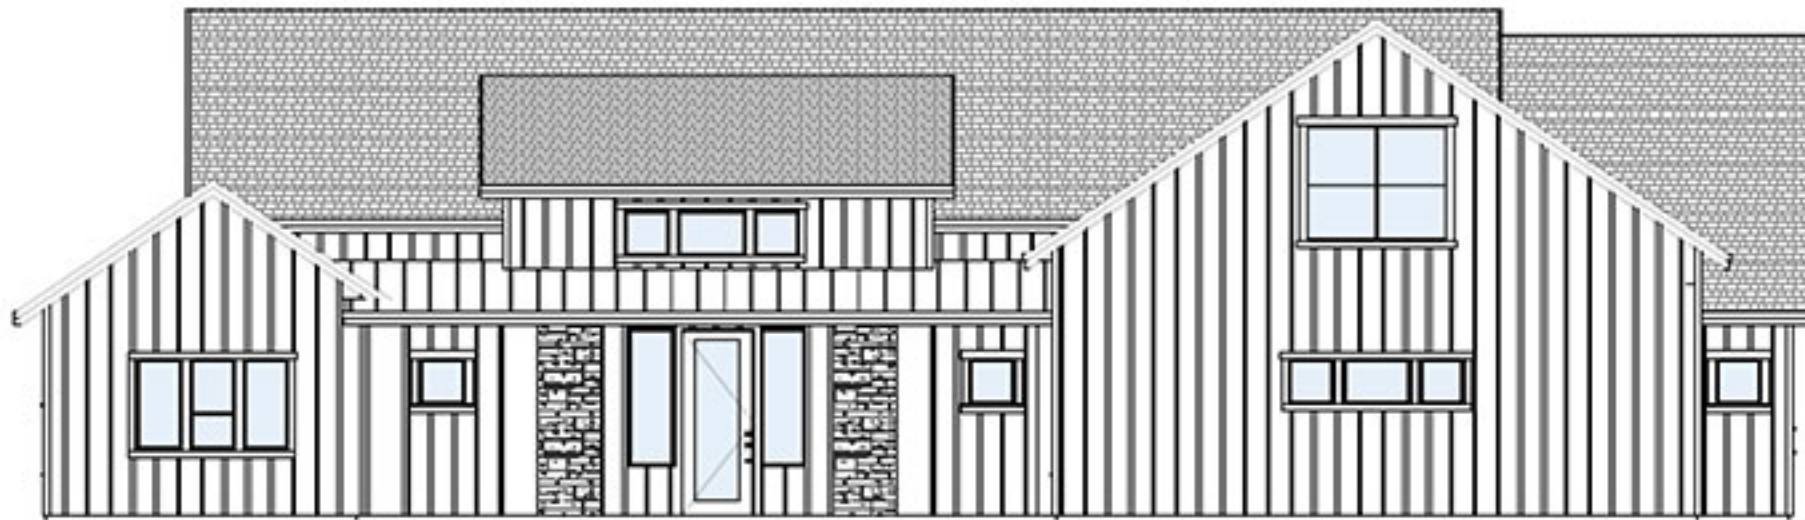

elemental

DESIGN + BUILD

RAINE

- SIDE TO SIDE FLOOR PLAN
- 4 BEDROOM, BONUS, OWNER STUDY
- OPTIONAL 3RD GARAGE BAY OR RV

RAINE