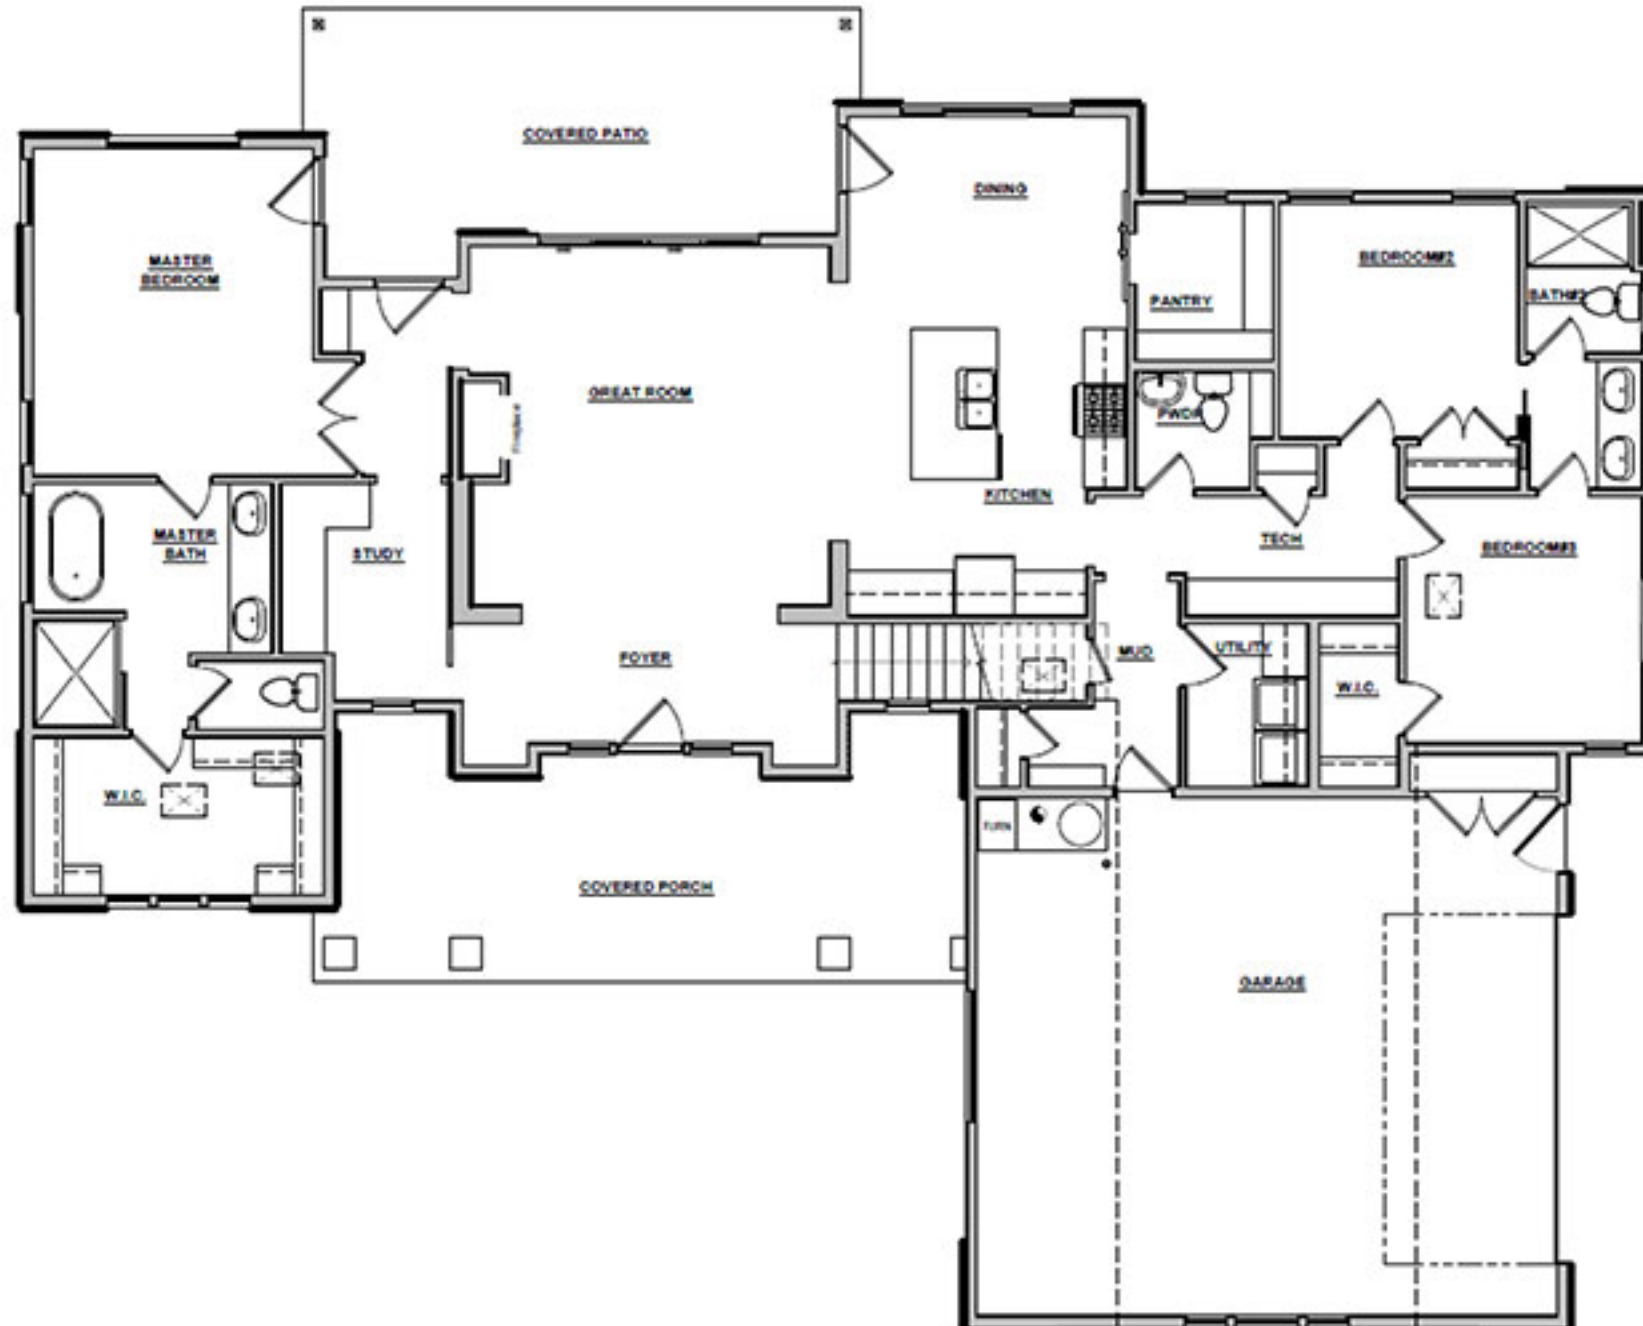

elemental

DESIGN + BUILD

RAINE

- SIDE TO SIDE FLOOR PLAN
- 4 BEDROOM, BONUS, OWNER STUDY
- OPTIONAL 3RD GARAGE BAY OR RV

RAINE